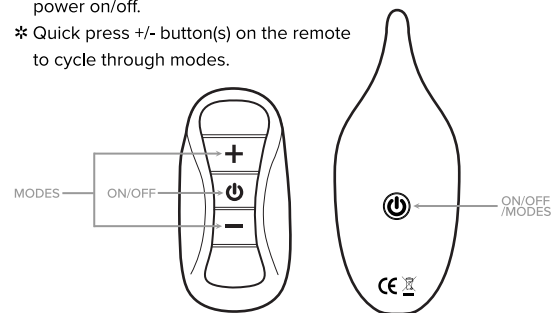

Product Dimensions: 4.37 x 1.57 x 3.27 (in),
Remote: 2.67 x 1.34 x 0.87 (in)
IPX Rating: Plug: IPX6, Remote: IPX3
Battery: Lithium Polymer
Charge Time: Do not exceed 120 minutes
Run Time: 50 minutes
Modes: 10

PLAY

- * Press & hold button on vibe for 2 seconds to power on/off.
- * Quick press button to cycle through modes.

PLAYING WITH REMOTE

- * To use the remote the device must be powered on.
- * Press & hold power button on remote for 2 seconds to power on/off.
- * Quick press +/- button(s) on the remote to cycle through modes.