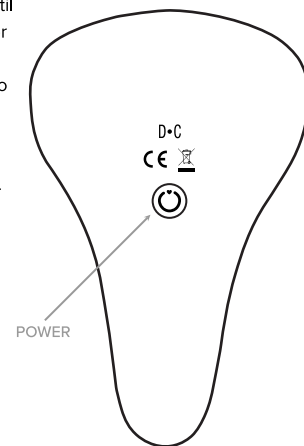

desire

MANTRA

For warranty information, latest products, and news visit us at:
nsnovelties.com

PLAY

- Press & hold power button on Mantra for 2 seconds until indicator light blinks to enter standby mode.
- Quick press power button to cycle through speeds/functions.
- Press & hold power button for 3 seconds until indicator light turns off to power off Mantra.