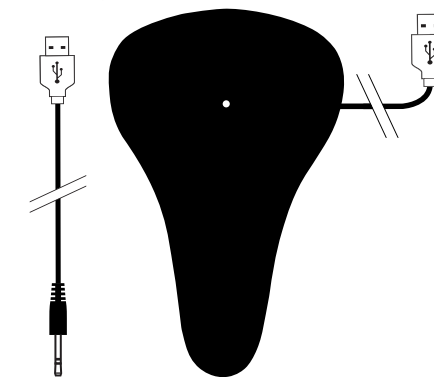

### SET UP

#### PLAYING WITH REMOTE

- \* To use the remote, put the device in standby mode.
- \* Quick press the top/bottom button to activate and cycle through speeds/functions.
- \* Press power button to power off Mantra.

### CHARGE

- \* The light will blink while the device is charging.
- \* The light will become solid once the device is fully charged.

**Product Dimensions:** 4.21 x 2.64 x 1.46 (in)  
Remote: 2.83 x 1.54 x 1.02

**IPX Rating:** IPX-5 Low pressure water resistant,  
Remote: IPX-5 Low pressure water resistant

**Battery:** Rechargeable, Remote: AAA