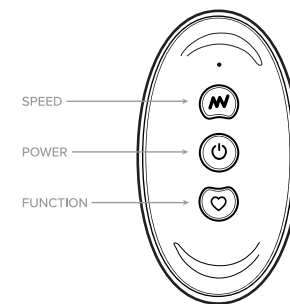

### PLAY

- \* Press & hold power button on Mantra for 2 seconds until indicator light blinks to enter standby mode.
- \* Quick press power button to cycle through speeds/functions.
- \* Press & hold power button for 3 seconds until indicator light turns off to power off Mantra.

### SET UP

#### PLAYING WITH REMOTE

- \* To use the remote, put the device in standby mode.
- \* Quick press the top/bottom button to activate and cycle through speeds/functions.
- \* Press power button to power off Mantra.

**Product Dimensions:** 4.21 x 2.64 x 1.46 (in)  
Remote: 2.83 x 1.54 x 1.02

**IPX Rating:** IPX-5 Low pressure water resistant,  
Remote: IPX-5 Low pressure water resistant

**Battery:** Rechargeable, Remote: AAA