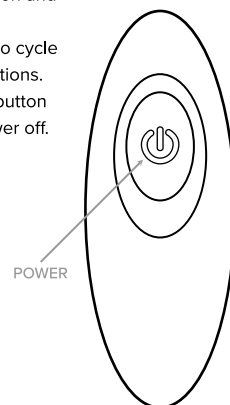

Product Dimensions: 3.03 x 3.5 x 1.38 (in)

IPX Rating: IPX5 Low pressure water resistant

Battery: Rechargeable

Charge Time: Do not exceed 30 minutes

Run Time: 50 minutes

Modes: 10

PLAY

- * Press & hold power button for 2 seconds until indicator light blinks to power on and enter standby mode.
- * Quick press button to cycle through speeds/functions.
- * Press & hold power button for 2 seconds to power off.

CHARGE

- * The light will blink while the device is charging.
- * The light will become solid once the device is fully charged.