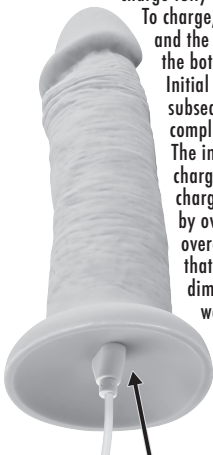

<http://www.evolvednovelties.com/>

**EVOLVED**  
*Love is Back*

**Product Specifications:**

Material: Premium silicone  
Battery: Lithium battery,  
802530, 500mAh/3.7V  
Voltage: 3.7V  
Number of Vibrations: 10  
User time: 100 - 120 Minutes  
Sound Level: ≤60db

**CHARGING INSTRUCTIONS**

This toy arrives with a high partial charge, but it is recommended to charge fully before first use.

ATTACH USB  
CHARGER  
TO PRONGS

USB RECHARGEABLE

To charge, connect the USB plug into a power source and the DC charger end onto the magnetic pins at the bottom of the toy's base.