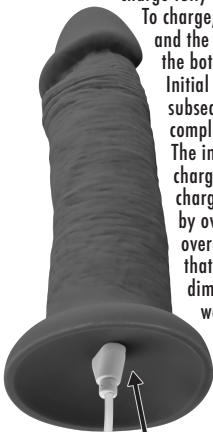

<http://www.evolvednovelties.com/>

EVOLVED
Love is Back

Product Specifications:

Material: Premium silicone
Battery: Lithium battery,
802530, 500mAh/3.7V
Voltage: 3.7V
Number of Vibrations: 10
User time: 100 - 120 Minutes
Sound Level: ≤60db

CHARGING INSTRUCTIONS

This toy arrives with a high partial charge, but it is recommended to charge fully before first use.

To charge, connect the USB plug into a power source and the DC charger end onto the magnetic pins at the bottom of the toy's base.

ATTACH USB
CHARGER
TO PRONGS

USB RECHARGEABLE

INSTRUCTIONS ON USE

This toy has a convenient 1-button control at the side of its base.

To turn toy on, press the button for about 2 seconds. The LED light will go on and toy will begin vibrating at its first lowest frequency. Press the button again, a single time for each new speed or function for a total of 10.