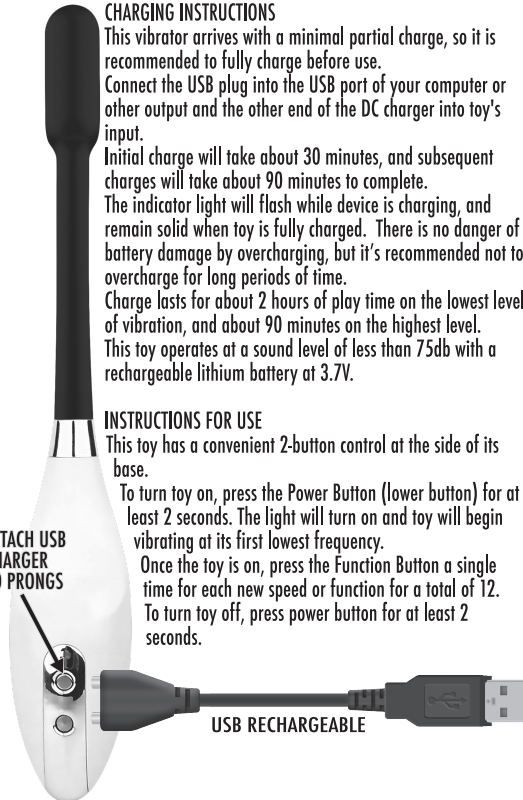

INSTRUCTIONS FOR USE

This toy has a convenient 2-button control at the side of its base.

To turn toy on, press the Power Button (lower button) for at least 2 seconds. The light will turn on and toy will begin vibrating at its first lowest frequency.

Once the toy is on, press the Function Button a single time for each new speed or function for a total of 12.

To turn toy off, press power button for at least 2 seconds.

ATTACH USB
CHARGER
TO PRONGS

USB RECHARGEABLE