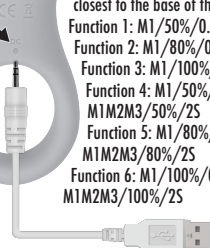

Initial charge will take about 2 hours to complete, and subsequent charges will also take about 2 hours to complete.

The indicator light will flash while device is charging and turn solid when toy is fully charged. There is no danger of battery damage by overcharging, but it's recommended not to overcharge for long periods of time.

This toy operates at a sound level of 50 db with an 650mAh battery, at a voltage of 3.7V.

INSTRUCTIONS FOR USE

This toy has a simple one-button control. Use the Power Button to perform all functions. The motors work together in the patterns listed below.

Use the Power Button to turn the toy on by pressing it for at least 2 seconds. It will begin vibrating at the first pattern. Press the Power Button again more quickly to cycle through 10 functions and patterns in total.

See chart below for each function in the vibration cycle. Motor 1 (M1) is the motor at the head of the shaft, Motor 2 (M2) is the motor in the center of the shaft, and Motor 3 (M3) is the motor closest to the base of the toy.

Function 1: M1/50%/0.5S to M2/50%/0.5S to M3/50%/0.5S

Function 2: M1/80%/0.5S to M2/80%/0.5S to M3/80%/0.5S

Function 3: M1/100%/0.5S to M2/100%/0.5S to M3/100%/0.5S

Function 4: M1/50%/0.5S to M1M2/50%/0.5S to

M1M2M3/50%/2S

Function 5: M1/80%/0.5S to M1M2/80%/0.5S to

M1M2M3/80%/2S

Function 6: M1/100%/0.5S to M1M2/100%/0.5S to

M1M2M3/100%/2S

INSERT
CHARGER
HERE

USB RECHARGEABLE